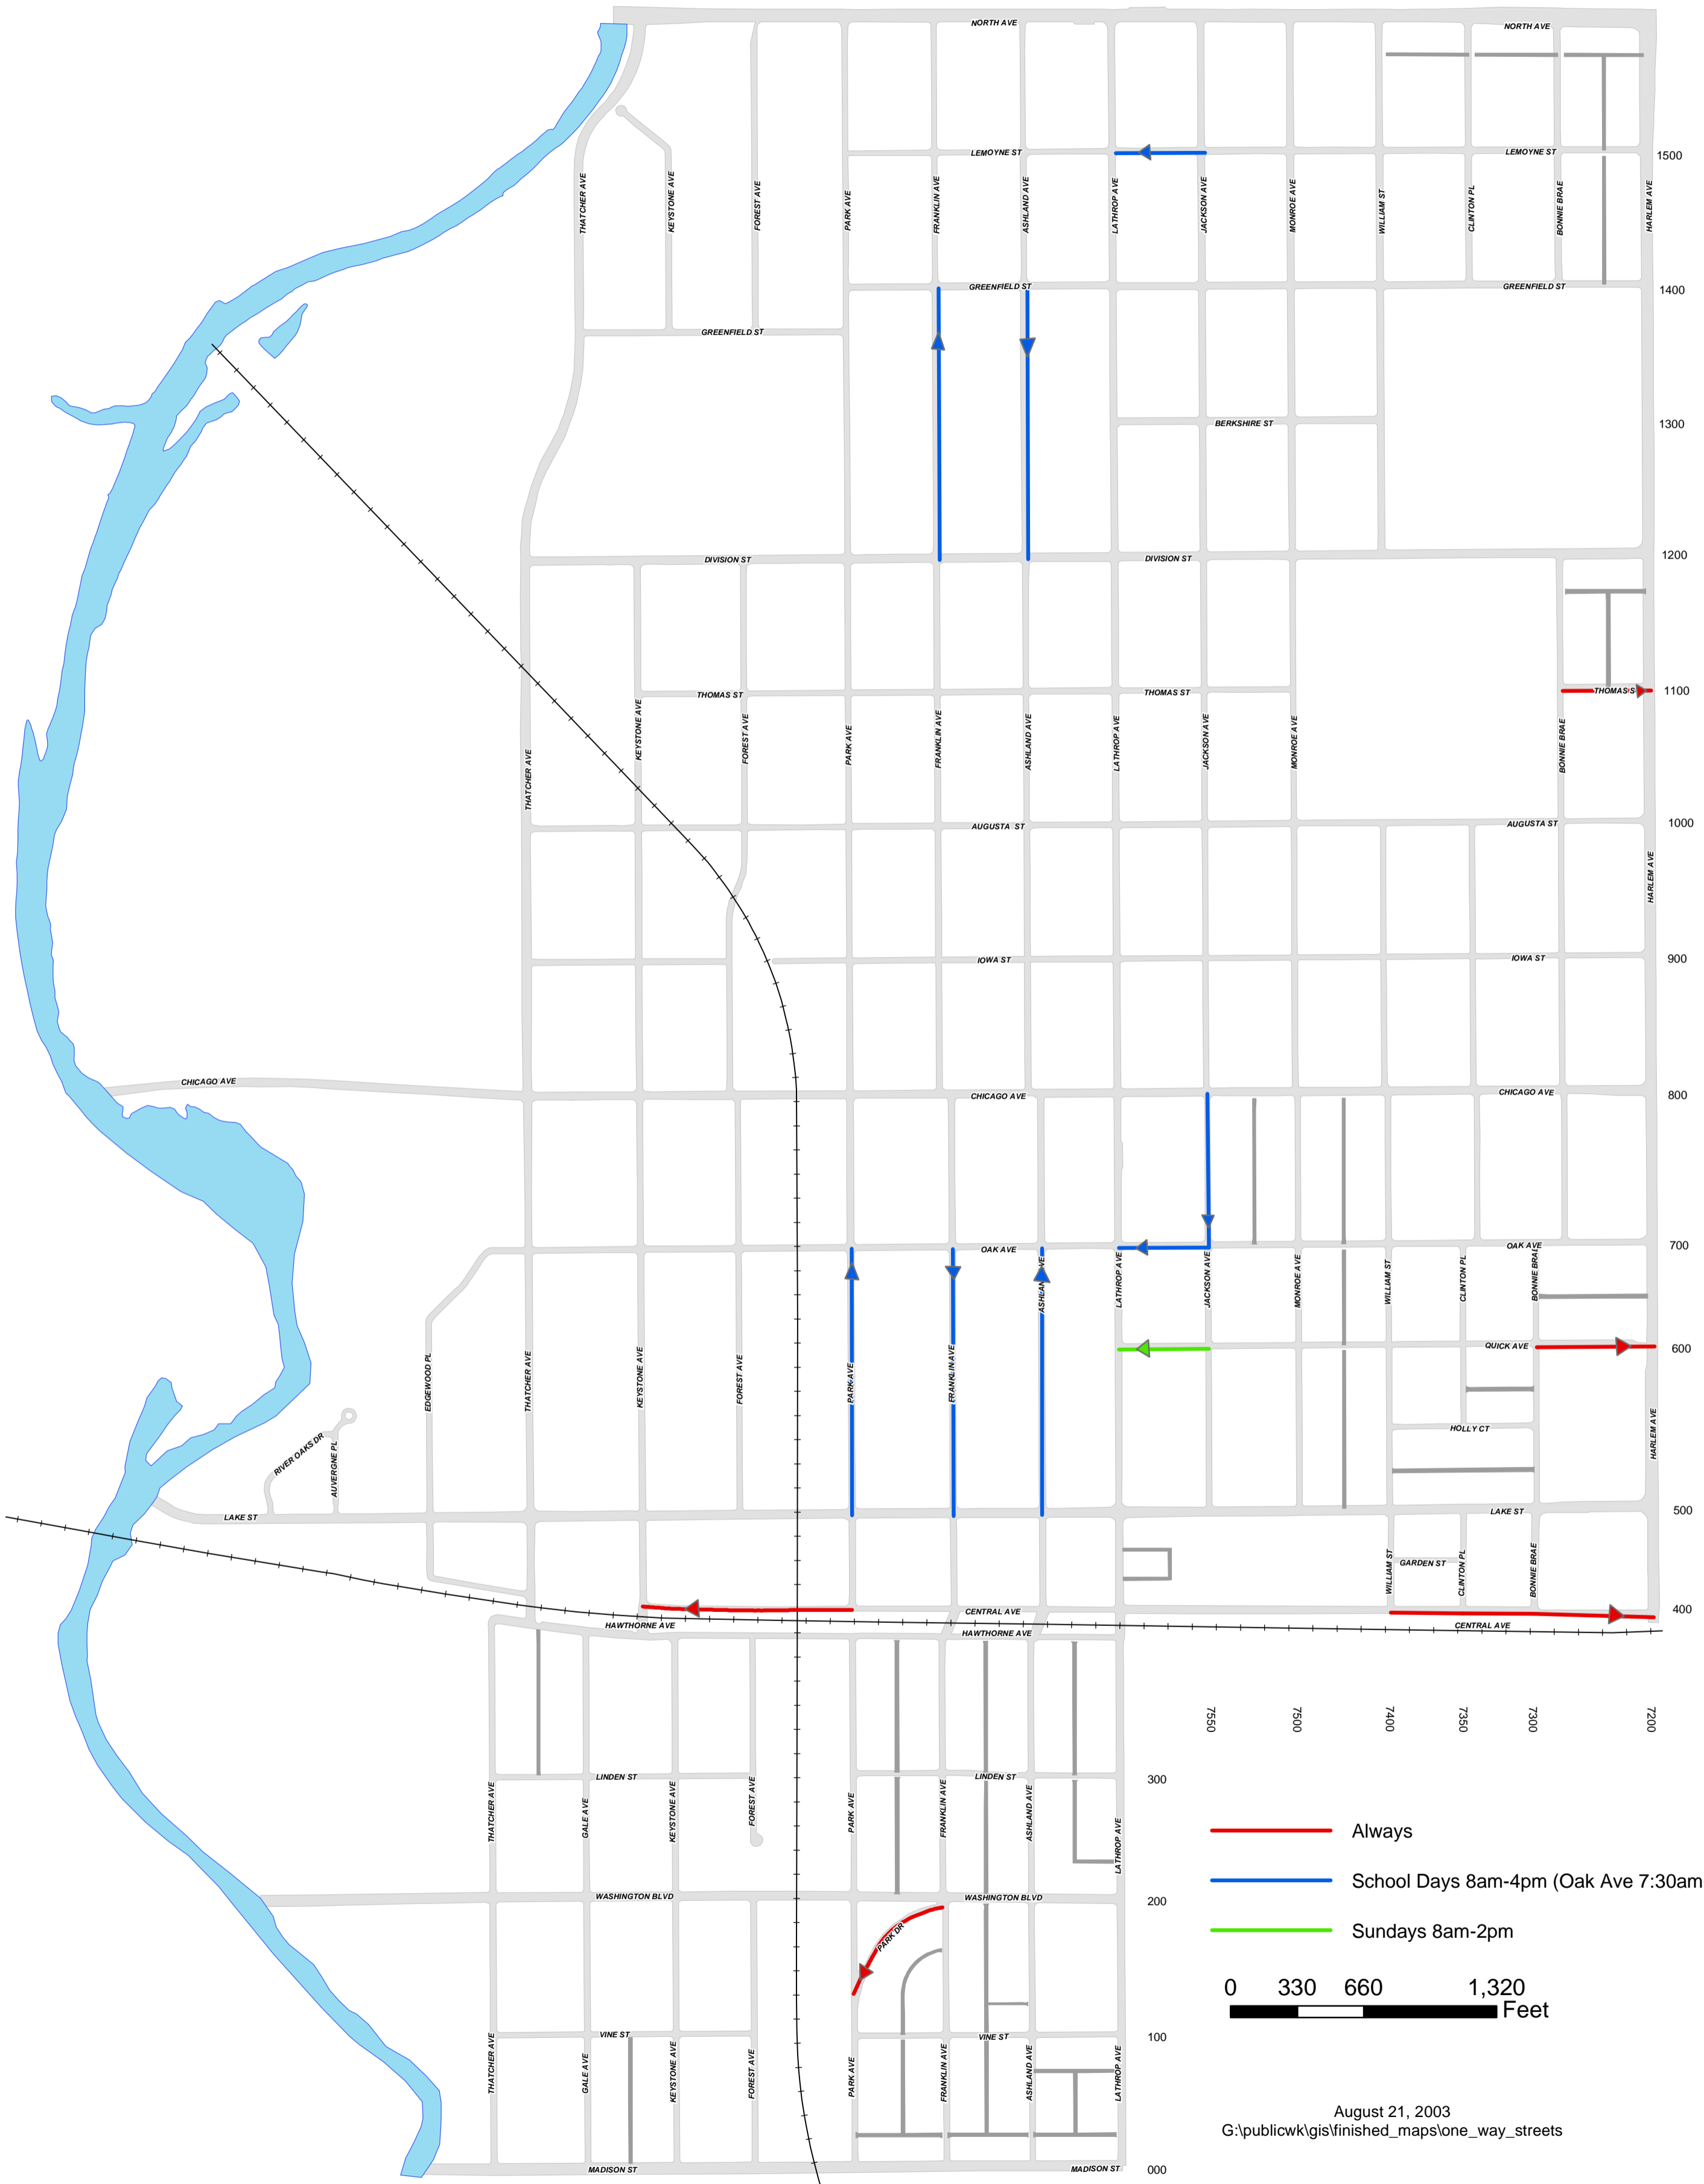

One Way Streets

- Always
- School Days 8am-4pm (Oak Ave 7:30am-4pm)
- Sundays 8am-2pm

August 21, 2003
G:\publicwk\gis\finished_maps\one_way_streets